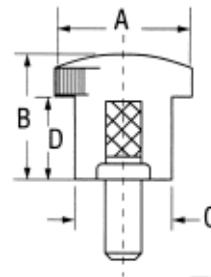

Miniature Hand Knobs

- ▶ Phenolic hand knob
- ▶ Brass insert

PART #	Thread	Depth	A	B	C	D
HK-7101	#6-32	1/4	1/2	1/2	3/8	5/32
HK-7102	#8-32	1/4	5/8	9/16	7/16	3/8
HK-7103	#10-24	5/16	5/8	9/16	7/16	3/8
HK-7104	#10-32	5/16	5/8	9/16	7/16	3/8

Miniature Hand Knobs with stud

- ▶ Phenolic hand knob
- ▶ Steel, zinc-plated stud

PART #	Thread	Thread Length	A	B	C	D
HK-7121	#8-32	3/8	5/8	1/4	7/16	1/16
HK-7122	#8-32	1/2	5/8	1/4	7/16	1/16
HK-7123	#10-32	1/2	11/16	9/16	5/8	5/16
HK-7124	#10-32	3/4	13/16	1/2	7/16	1/4
HK-7125	#10-24	5/8	13/16	1/2	7/16	1/4

Push/Pull Knobs

- ▶ Phenolic hand knob
- ▶ Brass insert

PART #	Thread	Depth	A	B	C
HK-7701	#6-32	1/4	11/16	3/4	3/8
HK-7702	#8-32	1/4	11/16	3/4	3/8
HK-7703	#8-32	3/8	11/16	3/4	3/8
HK-7704	#10-32	5/16	11/16	3/4	3/8
HK-7705	1/4-20	3/8	7/8	7/8	1/2