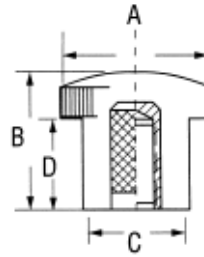

Miniature Hand Knobs

- ▶ Phenolic hand knob
- ▶ Brass insert

PART #	Thread	Depth	A	B	C	D
HK-7101	#6-32	1/4	1/2	1/2	3/8	5/32
HK-7102	#8-32	1/4	5/8	9/16	7/16	3/8
HK-7103	#10-24	5/16	5/8	9/16	7/16	3/8
HK-7104	#10-32	5/16	5/8	9/16	7/16	3/8

Miniature Hand Knobs with stud

- ▶ Phenolic hand knob
- ▶ Steel, zinc-plated stud

PART #	Thread	Thread Length	A	B	C	D
HK-7121	#8-32	3/8	5/8	1/4	7/16	1/16
HK-7122	#8-32	1/2	5/8	1/4	7/16	1/16
HK-7123	#10-32	1/2	11/16	9/16	5/8	5/16
HK-7124	#10-32	3/4	13/16	1/2	7/16	1/4
HK-7125	#10-24	5/8	13/16	1/2	7/16	1/4

Push/Pull Knobs

- ▶ Phenolic hand knob
- ▶ Brass insert

PART #	Thread	Depth	A	B	C
HK-7701	#6-32	1/4	11/16	3/4	3/8
HK-7702	#8-32	1/4	11/16	3/4	3/8
HK-7703	#8-32	3/8	11/16	3/4	3/8
HK-7704	#10-32	5/16	11/16	3/4	3/8
HK-7705	1/4-20	3/8	7/8	7/8	1/2