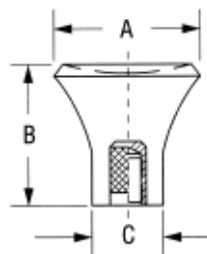

Miniature Hand Knobs

- ▶ Phenolic hand knob
- ▶ Brass insert

PART #	Thread	Depth	A	B	C	D
HK-7101	#6-32	1/4	1/2	1/2	3/8	5/32
HK-7102	#8-32	1/4	5/8	9/16	7/16	3/8
HK-7103	#10-24	5/16	5/8	9/16	7/16	3/8
HK-7104	#10-32	5/16	5/8	9/16	7/16	3/8

Miniature Hand Knobs with stud

- ▶ Phenolic hand knob
- ▶ Steel, zinc-plated stud

PART #	Thread	Thread Length	A	B	C	D
HK-7121	#8-32	3/8	5/8	1/4	7/16	1/16
HK-7122	#8-32	1/2	5/8	1/4	7/16	1/16
HK-7123	#10-32	1/2	11/16	9/16	5/8	5/16
HK-7124	#10-32	3/4	13/16	1/2	7/16	1/4
HK-7125	#10-24	5/8	13/16	1/2	7/16	1/4

Push/Pull Knobs

- ▶ Phenolic hand knob
- ▶ Brass insert

PART #	Thread	Depth	A	B	C
HK-7701	#6-32	1/4	11/16	3/4	3/8
HK-7702	#8-32	1/4	11/16	3/4	3/8
HK-7703	#8-32	3/8	11/16	3/4	3/8
HK-7704	#10-32	5/16	11/16	3/4	3/8
HK-7705	1/4-20	3/8	7/8	7/8	1/2